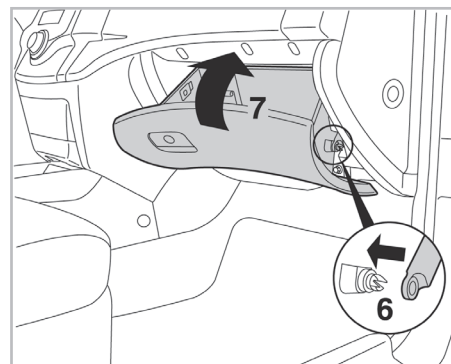

COMFORT

particle filter

715592

FH153

PA

WANT TO KNOW MORE?

www.valeo-techassist.com

FOR
HYUNDAI

ACCENT III A/C+ (07/06 >) / ELANTRA A/C+ (11/06 >) / CEE'D II A/C+/- (05/12 >)

Valeo Service - Société par Actions simplifiée - Capital de 12 900 000 € - 70, rue Playel, 93285 Saint-Denis Cedex - France - B 306 486 408 RCS Bobigny