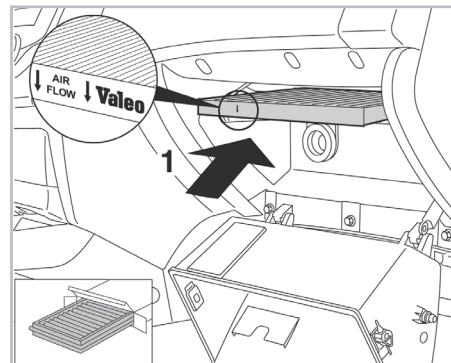

COMFORT

particle filter

715592

FH153

PA

WANT TO KNOW MORE?

www.valeo-techassist.com

FOR
HYUNDAI

ACCENT III A/C+ (07/06 >) / ELANTRA A/C+ (11/06 >) / CEE'D II A/C+/- (05/12 >)

Valeo Service - Société par Actions simplifiée - Capital de 12 900 000 € - 70, rue Playel, 93285 Saint-Denis Cedex - France - B 306 486 408 RCS Bobigny