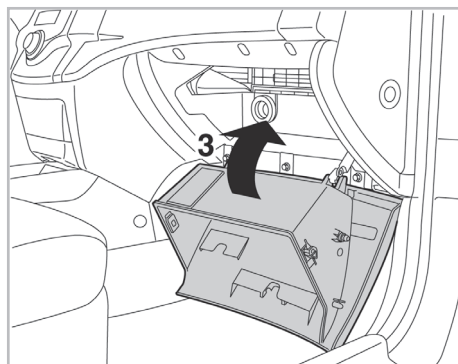

COMFORT

particle filter

715592

FH153

PA

WANT TO KNOW MORE?

www.valeo-techassist.com

FOR
HYUNDAI

ACCENT III A/C+ (07/06 >) / ELANTRA A/C+ (11/06 >) / CEE'D II A/C+/- (05/12 >)

Valeo Service - Société par Actions simplifiée - Capital de 12 900 000 € - 70, rue Playel, 93285 Saint-Denis Cedex - France - B 306 486 408 RCS Bobigny