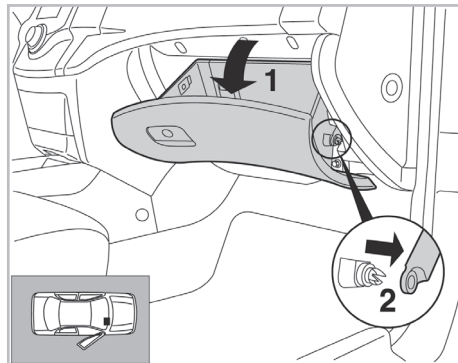

COMFORT

particle filter

715592

FH153

PA

WANT TO KNOW MORE?

www.valeo-techassist.com

FOR
HYUNDAI

ACCENT III A/C+ (07/06 >) / ELANTRA A/C+ (11/06 >) / CEE'D II A/C+/- (05/12 >)

Valeo Service - Société par Actions simplifiée - Capital de 12 900 000 € - 70, rue Playel, 93285 Saint-Denis Cedex - France - B 306 486 408 RCS Bobigny