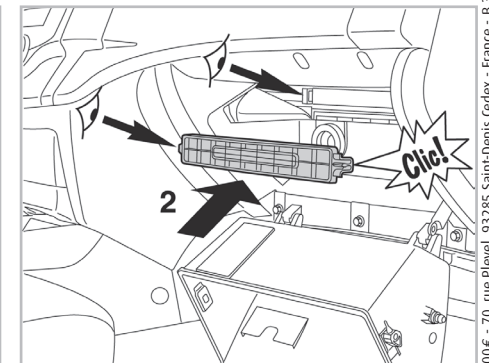

COMFORT

particle filter

715592

FH153

PA

WANT TO KNOW MORE?

www.valeo-techassist.com

FOR
HYUNDAI

ACCENT III A/C+ (07/06 >) / ELANTRA A/C+ (11/06 >) / CEE'D II A/C+/- (05/12 >)

Valeo Service - Société par Actions simplifiée - Capital de 12 900 000 € - 70, rue Playel, 93285 Saint-Denis Cedex - France - B 306 486 408 RCS Bobigny