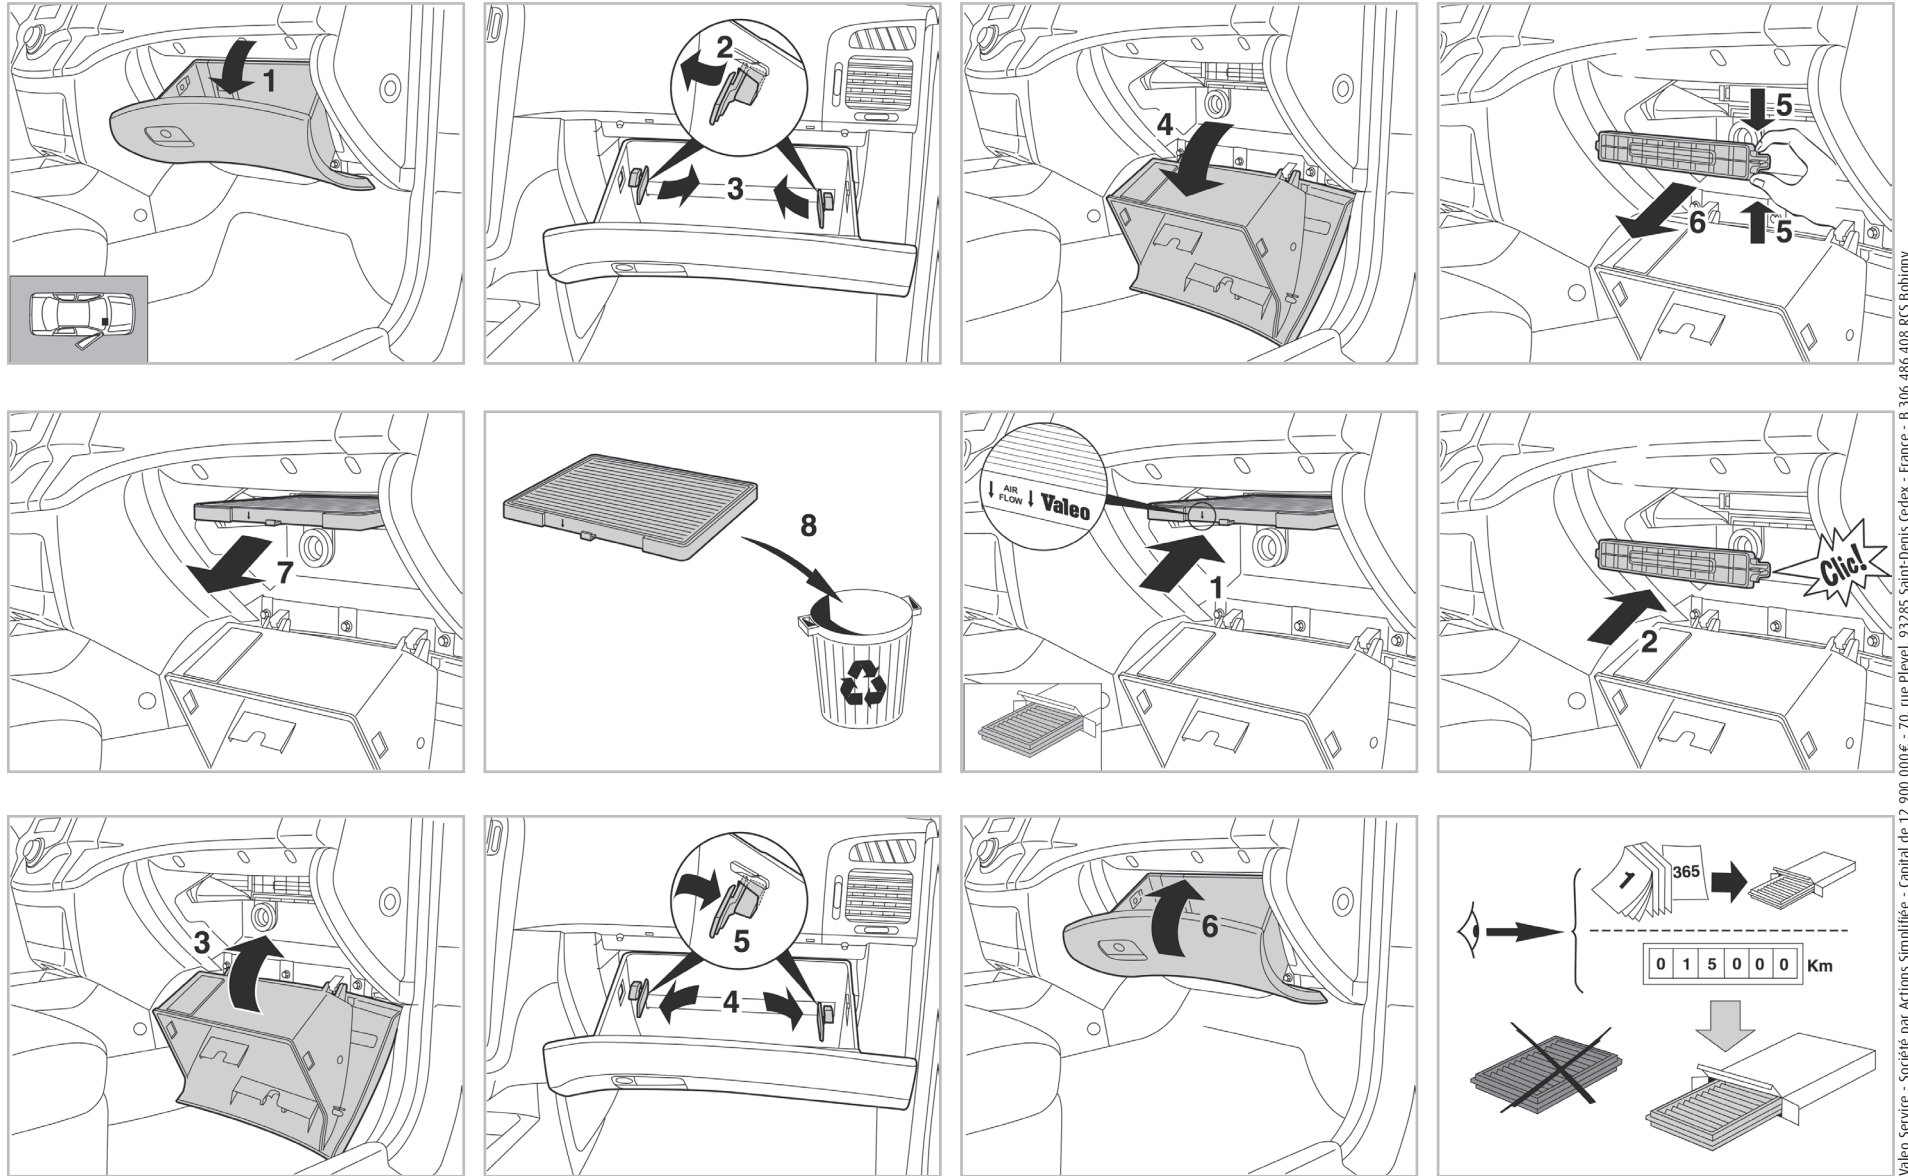

COMFORT

particle filter

715592

FH153

PA

WANT TO KNOW MORE?

www.valeo-techassist.com

FOR KIA

CARENS IV A/C+ (03/13 >)

Valeo Service - Société par Actions simplifiée - Capital de 12 900 000€ - 70, rue Playel, 93285 Saint-Denis Cedex - France - B 306 486 408 RCS Bobigny