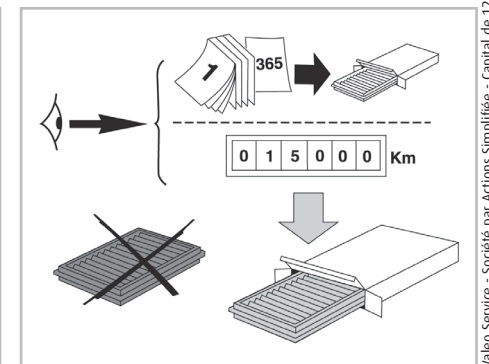

COMFORT

particle filter

715592

FH153

PA

WANT TO KNOW MORE?

www.valeo-techassist.com

FOR
HYUNDAI

ACCENT III A/C+ (07/06 >) / ELANTRA A/C+ (11/06 >) / CEE'D II A/C+/- (05/12 >)

Valeo Service - Société par Actions simplifiée - Capital de 12 900 000 € - 70, rue Playel, 93285 Saint-Denis Cedex - France - B 306 486 408 RCS Bobigny