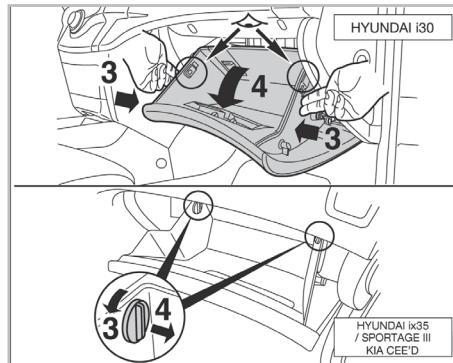

COMFORT

particle filter

715592

FH153

PA

WANT TO KNOW MORE?

www.valeo-techassist.com

FOR
HYUNDAI

ACCENT III A/C+ (07/06 >) / ELANTRA A/C+ (11/06 >) / CEE'D II A/C+/- (05/12 >)

Valeo Service - Société par Actions simplifiée - Capital de 12 900 000 € - 70, rue Playel, 93285 Saint-Denis Cedex - France - B 306 486 408 RCS Bobigny