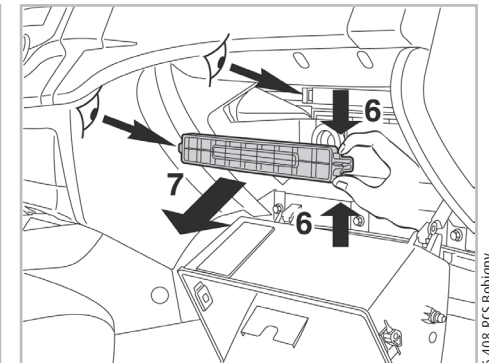

COMFORT

particle filter

715592

FH153

PA

WANT TO KNOW MORE?

www.valeo-techassist.com

FOR
HYUNDAI

ACCENT III A/C+ (07/06 >) / ELANTRA A/C+ (11/06 >) / CEE'D II A/C+/- (05/12 >)

Valeo Service - Société par Actions simplifiée - Capital de 12 900 000 € - 70, rue Playel, 93285 Saint-Denis Cedex - France - B 306 486 408 RCS Bobigny