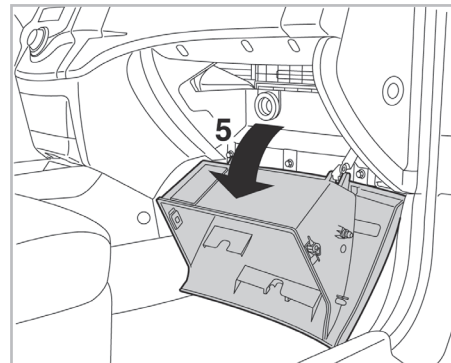

COMFORT

particle filter

715592

FH153

PA

WANT TO KNOW MORE?

www.valeo-techassist.com

FOR
HYUNDAI

ACCENT III A/C+ (07/06 >) / ELANTRA A/C+ (11/06 >) / CEE'D II A/C+/- (05/12 >)

Valeo Service - Société par Actions simplifiée - Capital de 12 900 000 € - 70, rue Playel, 93285 Saint-Denis Cedex - France - B 306 486 408 RCS Bobigny